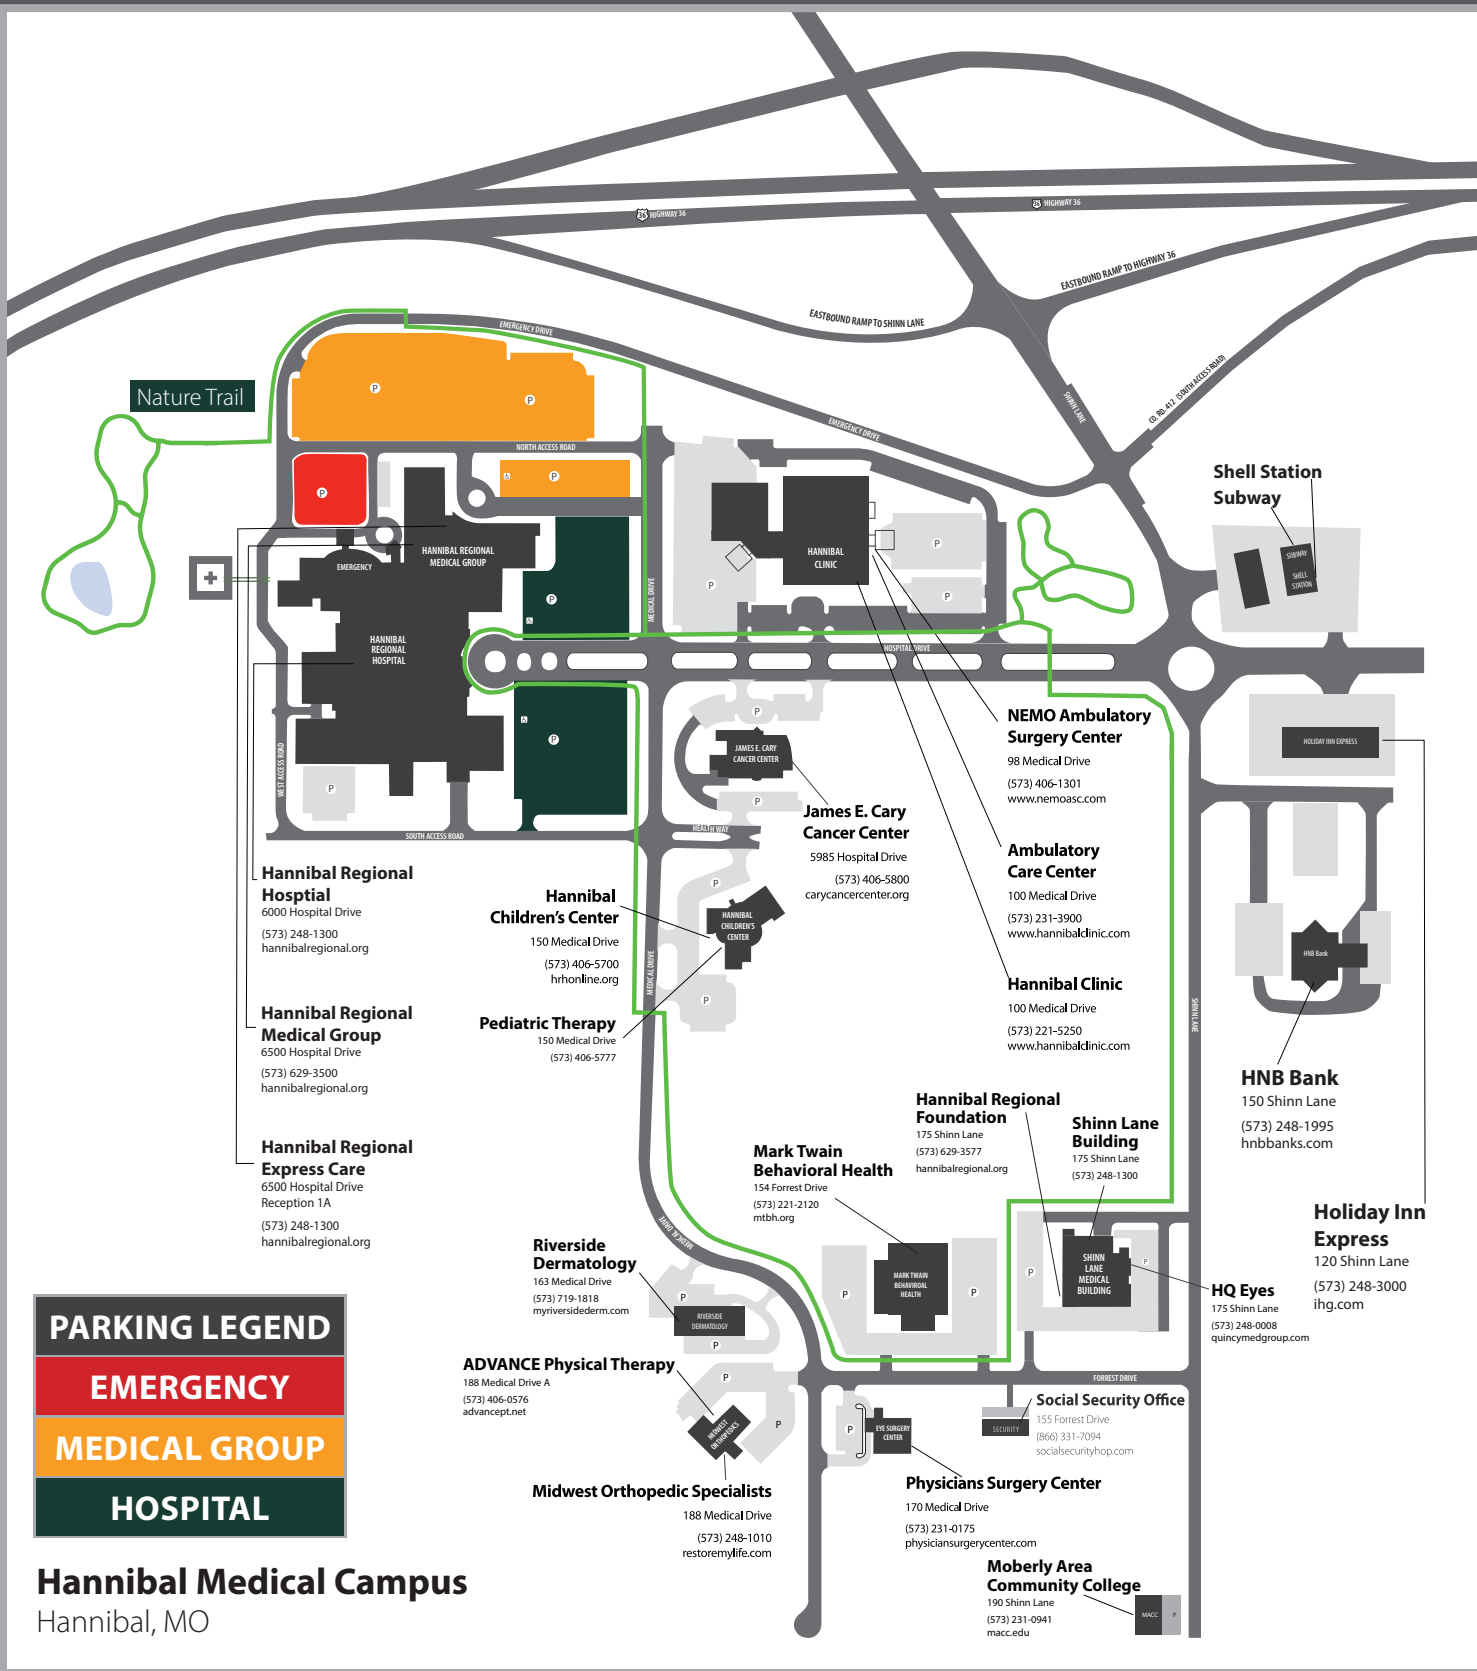

THE Healthy WAY

Nature Trail

Shell Station
Subway

Hannibal Regional Hospital
6000 Hospital Drive
(573) 248-1300
hannibalregional.org

Hannibal Regional Medical Group
6500 Hospital Drive
(573) 629-3500
hannibalregional.org

Hannibal Regional Express Care
6500 Hospital Drive
Reception 1A
(573) 248-1300
hannibalregional.org

Hannibal Children's Center
150 Medical Drive
(573) 406-5700
hthonline.org

Pediatric Therapy
150 Medical Drive
(573) 406-5777

James E. Cary Cancer Center
5985 Hospital Drive
(573) 406-5800
carycancercenter.org

Hannibal Children's Center

NEMO Ambulatory Surgery Center
98 Medical Drive
(573) 406-1301
www.nemoasc.com

Ambulatory Care Center
100 Medical Drive
(573) 231-3900
www.hannibalclinic.com

Hannibal Clinic
100 Medical Drive
(573) 221-5250
www.hannibalclinic.com

Hannibal Regional Foundation
175 Shinn Lane
(573) 629-3577
hannibalregional.org

Shinn Lane Building
175 Shinn Lane
(573) 248-1300

HNB Bank
150 Shinn Lane
(573) 248-1995
hnbbanks.com

Holiday Inn Express
120 Shinn Lane
(573) 248-3000
ihg.com

Riverside Dermatology
163 Medical Drive
(573) 719-1818
myriversidederm.com

Mark Twain Behavioral Health
154 Forrest Drive
(573) 221-2120
mtbh.org

ADVANCE Physical Therapy
188 Medical Drive A
(573) 406-0576
advancept.net

Midwest Orthopedic Specialists
188 Medical Drive
(573) 248-1010
restoremylife.com

Physicians Surgery Center
170 Medical Drive
(573) 231-0175
physiciansurgerycenter.com

Moberly Area Community College
190 Shinn Lane
(573) 231-0941
macc.edu

Social Security Office
155 Forrest Drive
(866) 331-7094
socialsecurityshop.com

PARKING LEGEND

- EMERGENCY
- MEDICAL GROUP
- HOSPITAL

Hannibal Medical Campus
Hannibal, MO